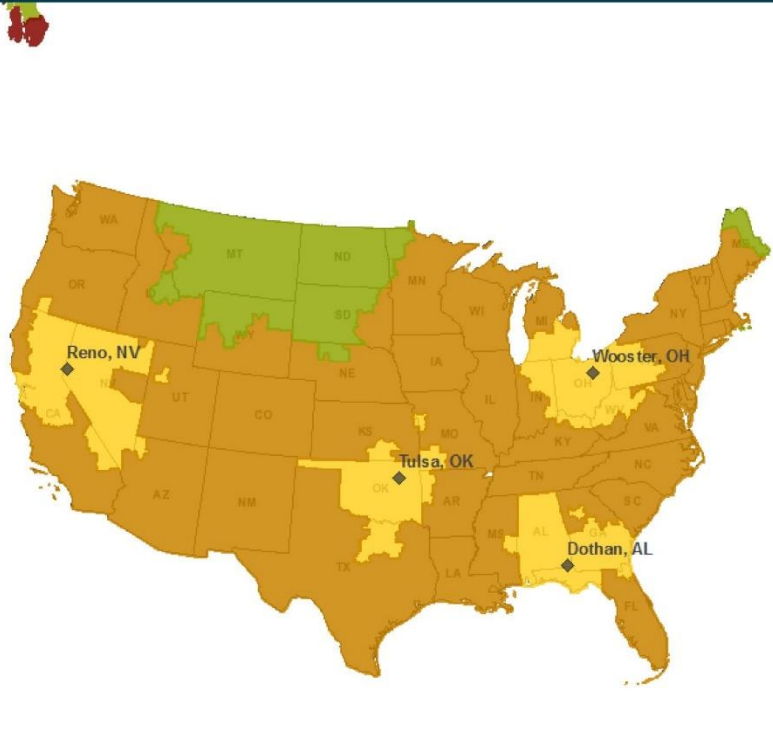

UPS Service Map

Rawhide Fire Hose

Census Pop. by TNT

- 1 Day - 73,508,790 (24%)
- 2 Days - 235,057,094 (75%)
- 3 Days - 2,991,272 (< 1%)
- 4 Days - 63,091 (< 1%)

Service Map colors are indicative of exact scheduled days in transit for UPS ground packages shipped within the 50 states and Puerto Rico. Service Map zone colors are based on UPS proprietary zone data.

Census Pop. by TNT